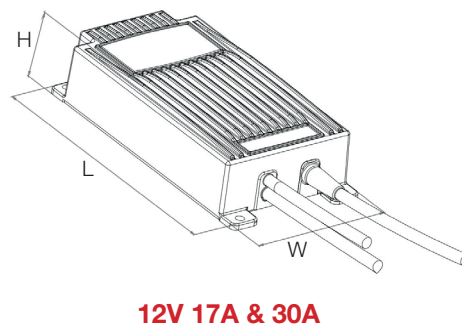

Outline Drawings

EnerSys World Headquarters
2366 Bernville Road, Reading,
PA 19605, USA
Tel: +1-610-208-1991 /
+1-800-538-3627

EnerSys EMEA
EH Europe GmbH,
Baarerstrasse 18,
6300 Zug
Switzerland

EnerSys Asia
152 Beach Road,
Gateway East Building #11-03,
Singapore 189721
Tel: +65 6508 1780

Contact: