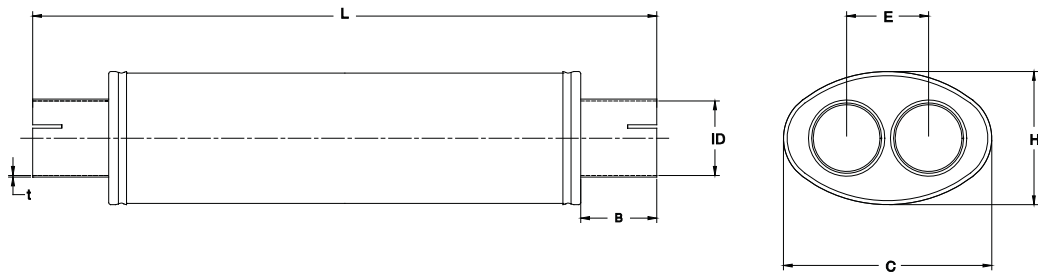

Oval 2 in 2 out Silencers (Stainless Steel Only):

Part No.	Description	ID	L	B	t	H	C	E
U3451DR	Duo 51	51.1	450	65	1.5	115	185	75
U3463DR	Duo 63	63.8	450	65	1.5	115	185	80
U3476DR	Duo 76	76.4	450	65	1.5	140	220	95